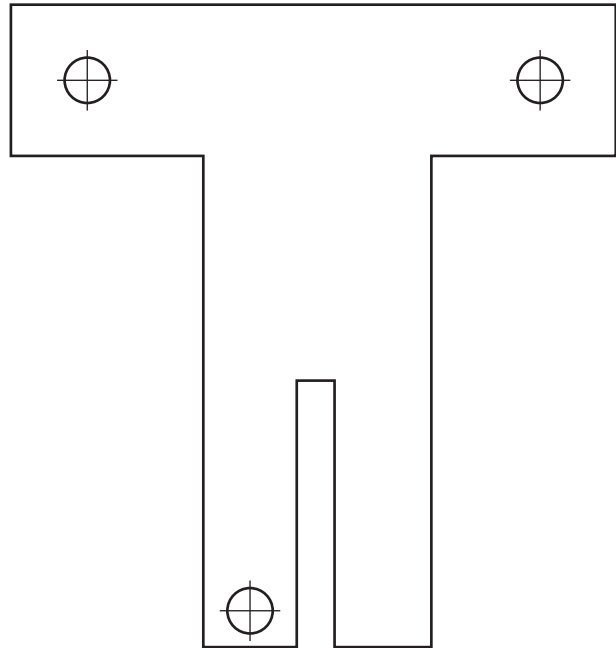

# Sling-X-Bow Designed by Jörg Sprave

## The Slingshot Frame

## Sling-X-Bow Designed by Jörg Sprave

Base plate  
18.5cm x 4cm

Trigger plate 8.5cm x 8cm (width of T Bar)

Lock arms  
6cm x 2cm