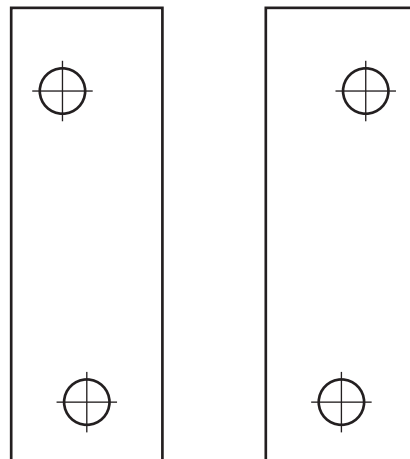

## The Slingshot Frame

## Sling-X-Bow Designed by Jörg Sprave

Base plate  
18.5cm x 4cm

Trigger plate 8.5cm x 8cm (width of T Bar)

Lock arms  
6cm x 2cm