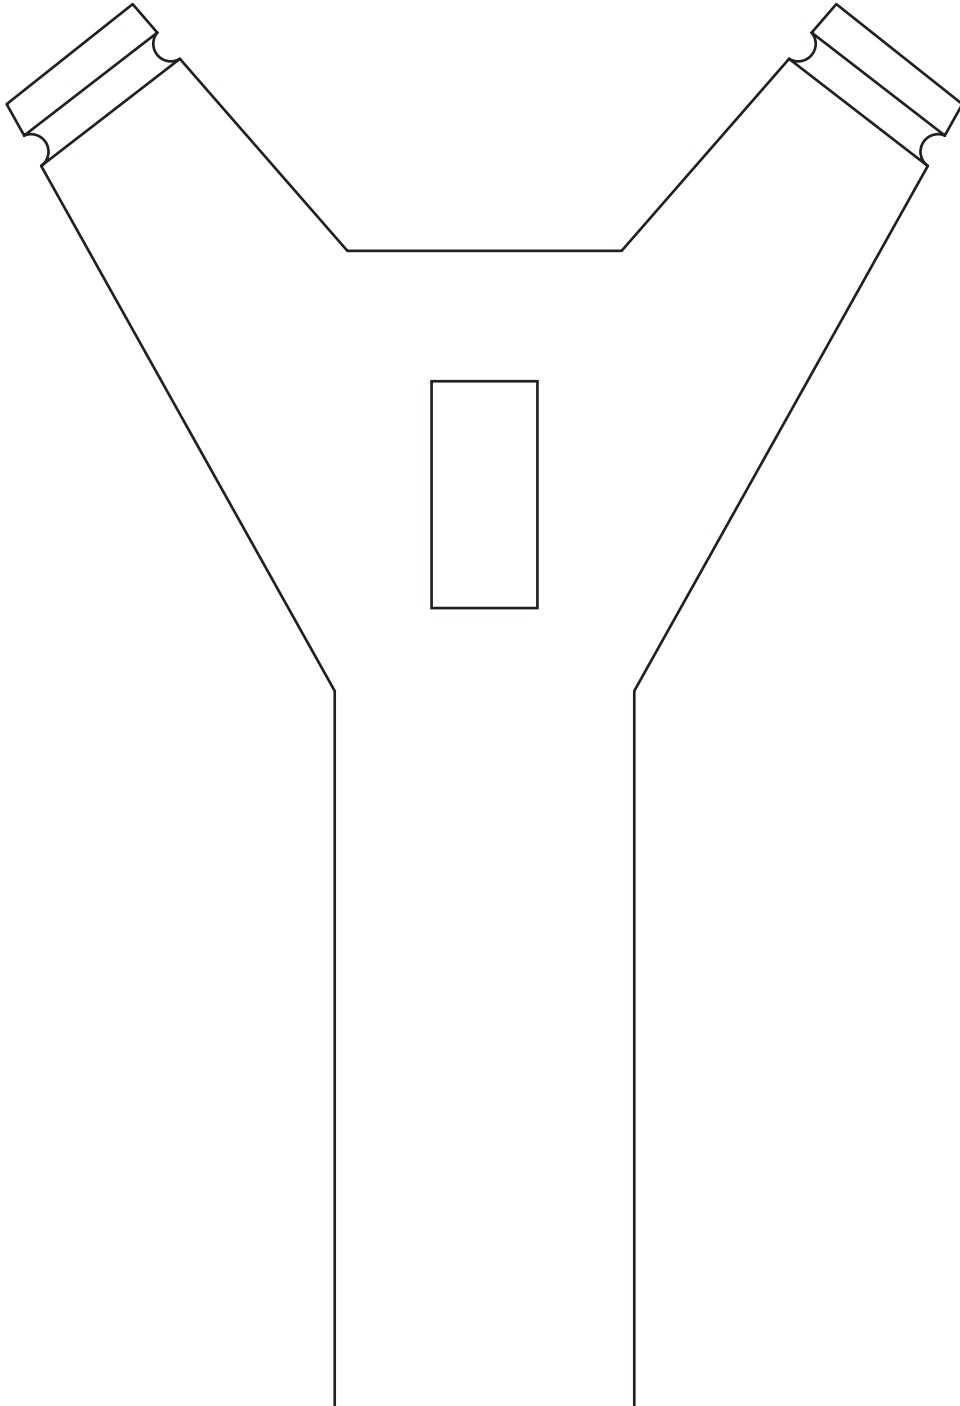

# Sling-X-Bow Designed by Jörg Sprave

## The Slingshot Frame

## Sling-X-Bow Designed by Jörg Sprave

Base plate  
18.5cm x 4cm

Trigger plate 8.5cm x 8cm (width of T Bar)

Lock arms  
6cm x 2cm